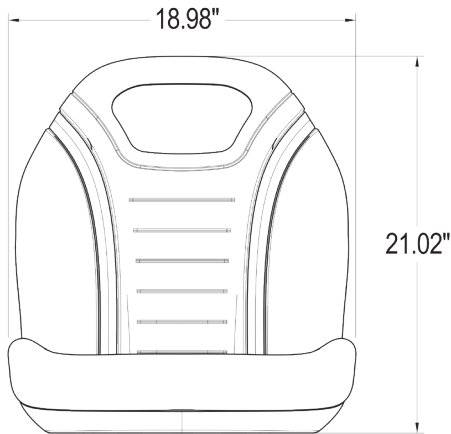

Uni Pro™ - KM 129 Bucket Seat

Front View

Side Left View

Bottom View