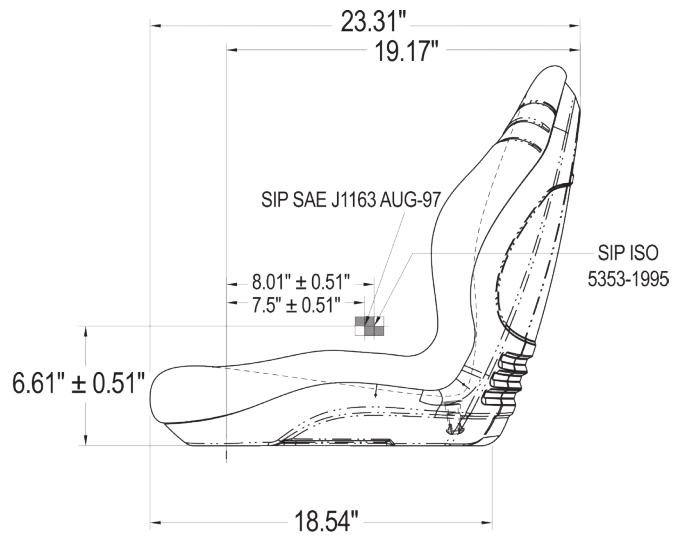

Uni Pro™ - KM 129 Bucket Seat

Front View

Side Left View

Bottom View