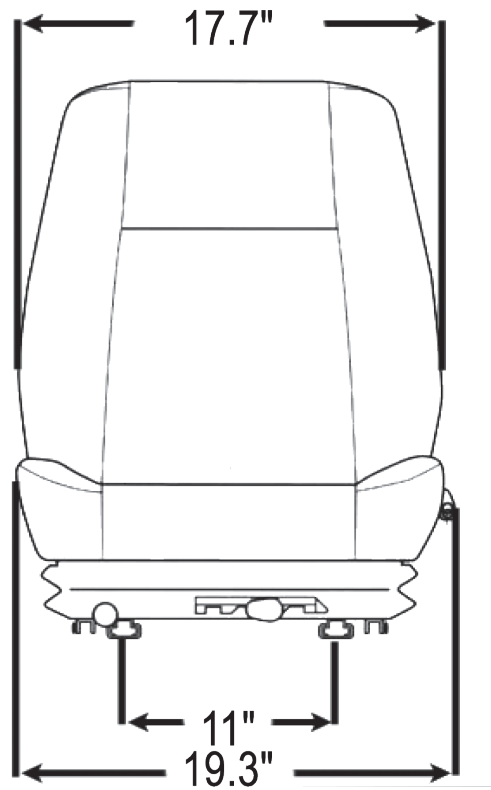

KM 302 Uni Pro™ Seat & Mechanical Suspension

Front View

Side View