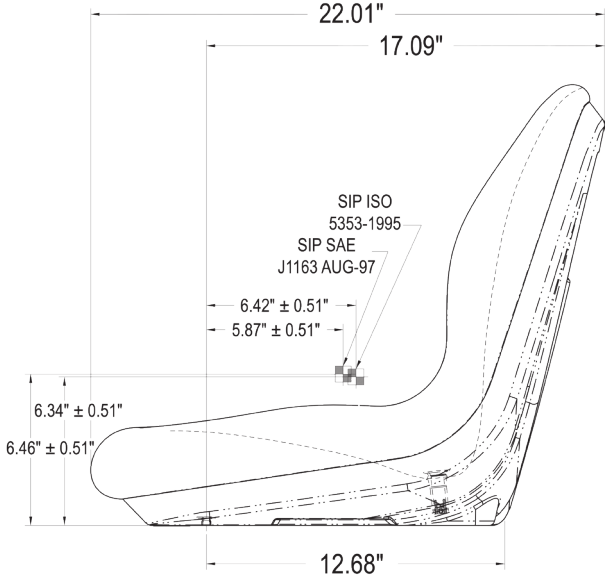

Uni Pro™ - KM 125 Bucket Seat

Front View

Side Left View

Bottom View