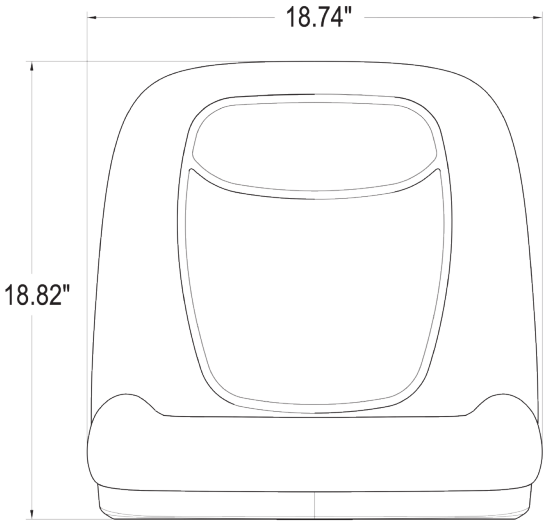

Uni Pro™ - KM 125 Bucket Seat

Front View

Side Left View

Bottom View