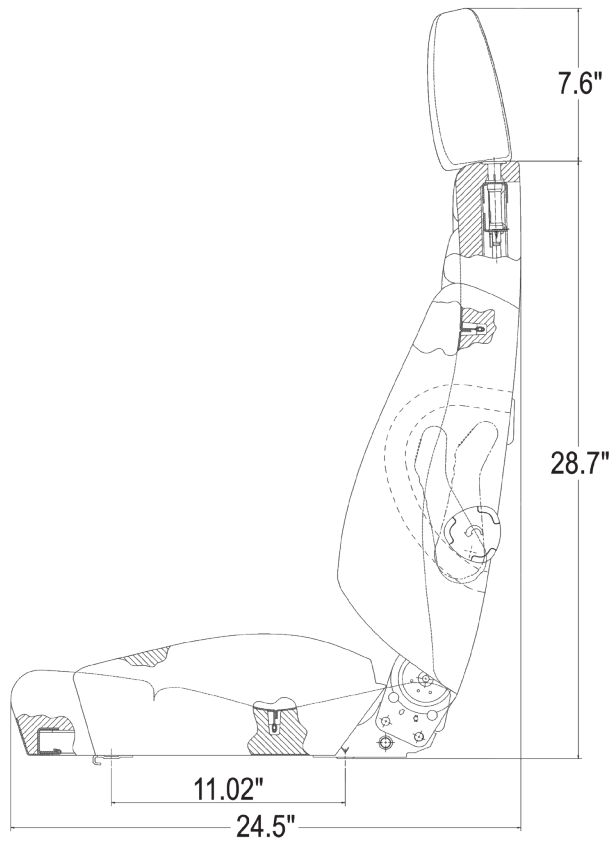

KM 1031 Uni Pro

Front View

Side View

*Drawings shown with optional headrest