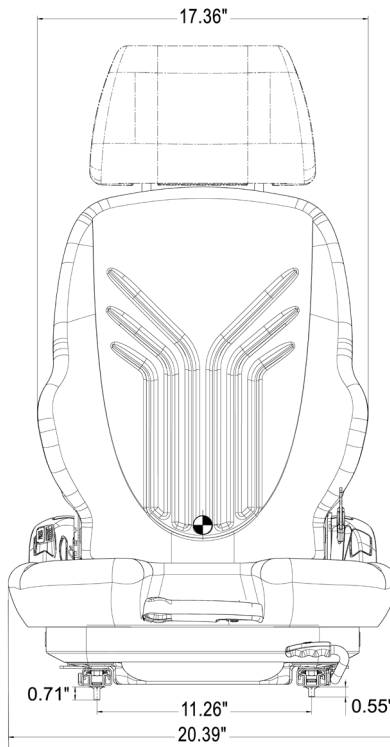

Uni Pro™ - KM 138 Seat & Mech Suspension

Front View

Side Left View