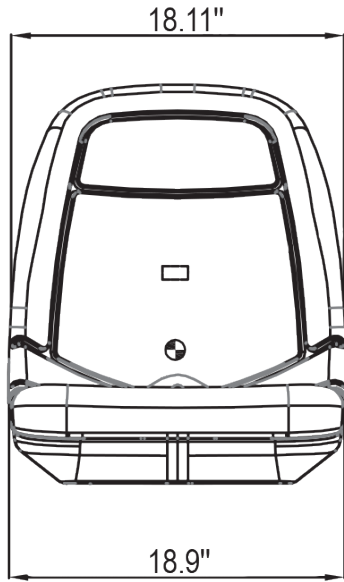

Uni Pro™ - KM 229 Bucket Seat

Front View

Side Left View

Bottom View