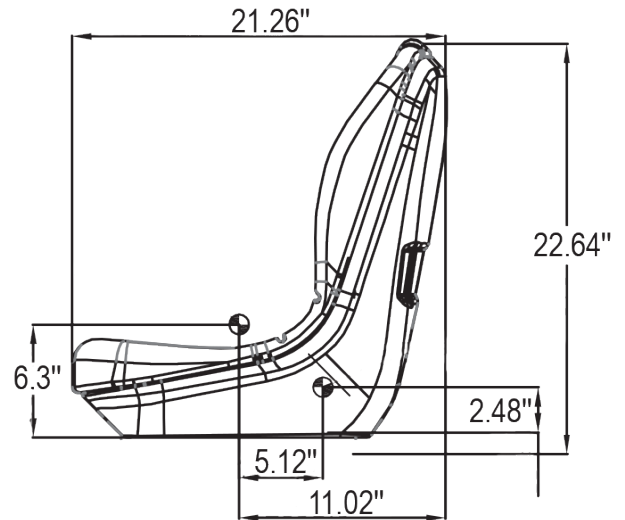

Uni Pro™ - KM 229 Bucket Seat

Front View

Side Left View

Bottom View