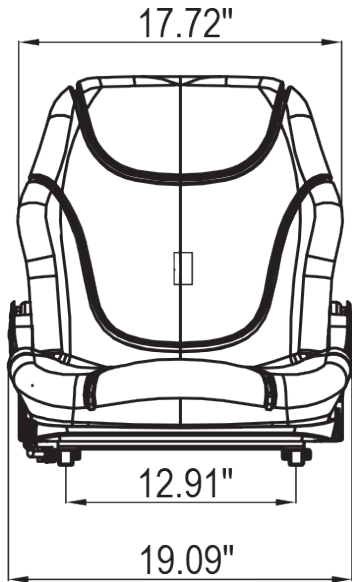

Uni Pro™ - KM 481 Seat Assembly

Front View

Side Left View

Bottom View