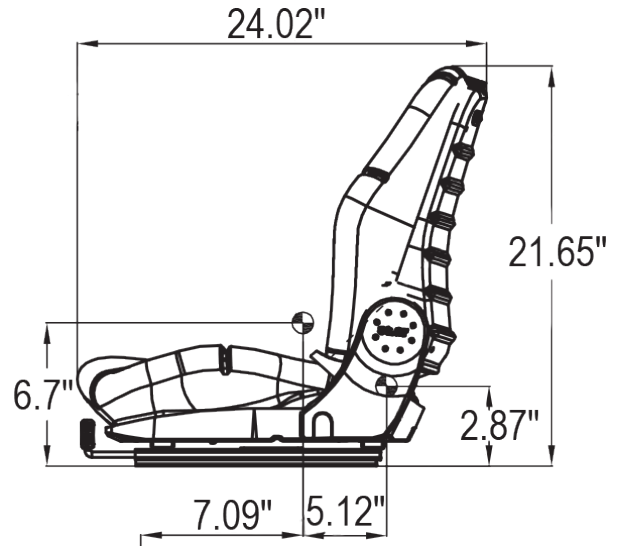

Uni Pro™ - KM 481 Seat Assembly

Front View

Side Left View

Bottom View