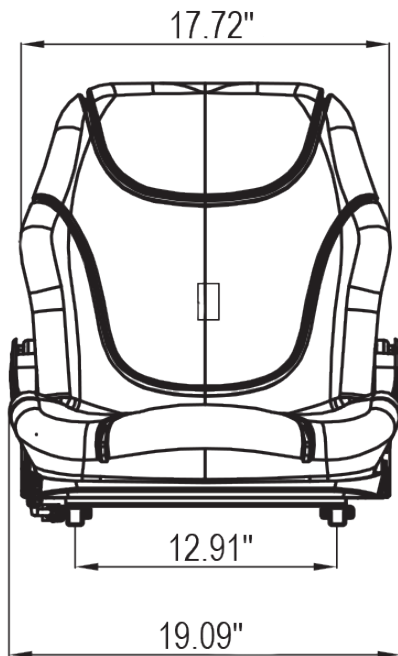

Uni Pro™ - KM 480 Seat Assembly

Front View

Side Left View

Bottom View