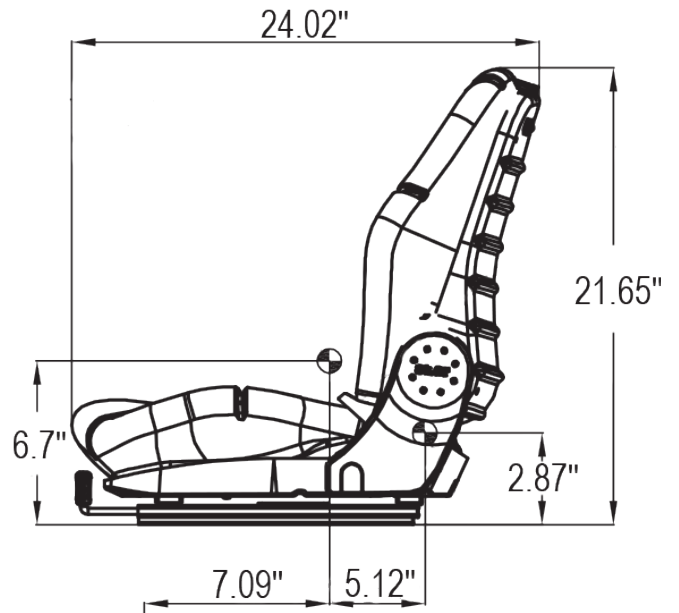

Uni Pro™ - KM 480 Seat Assembly

Front View

Side Left View

Bottom View